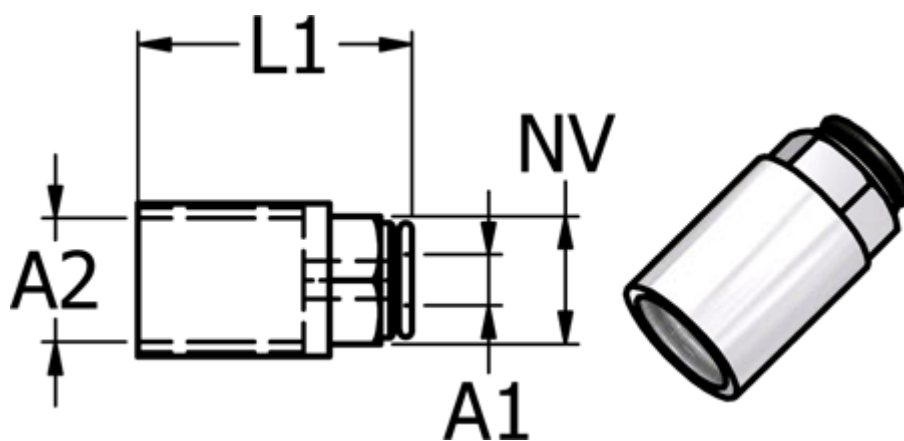

Data Sheet

Article number: 58674603810

Description: Metal fitting 746.038-10, Ø10 - G 3/8"
Push-in straight connector

Measures

Ext. hose diameter =	10
L1	= 36.8
NV	= 16
Thread A2	= G 3/8"